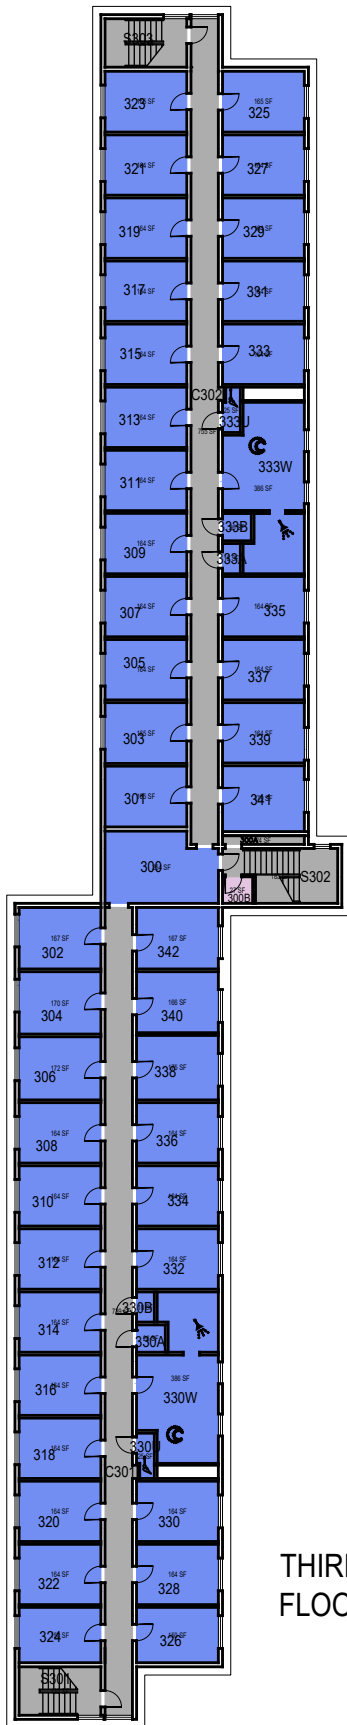

Muir Hall

Floor 1

FACILITIES MANAGEMENT AND DEVELOPMENT

Space Data http://afd.calpoly.edu/facilities/spacefacility/space_data.asp

000 UNASSIGN	400 STUDY	800 HEALTH
100 CLASS	500 SPECIAL	900 RESIDENTIAL
200 LAB	600 GENERAL	
300 OFFICE	700 SUPPORT	

March 2022

1"=35'

Room Use

THIRD FLOOR

SECOND FLOOR

Muir Hall

Floors 2 and 3

FACILITIES MANAGEMENT AND DEVELOPMENT

1"=35'