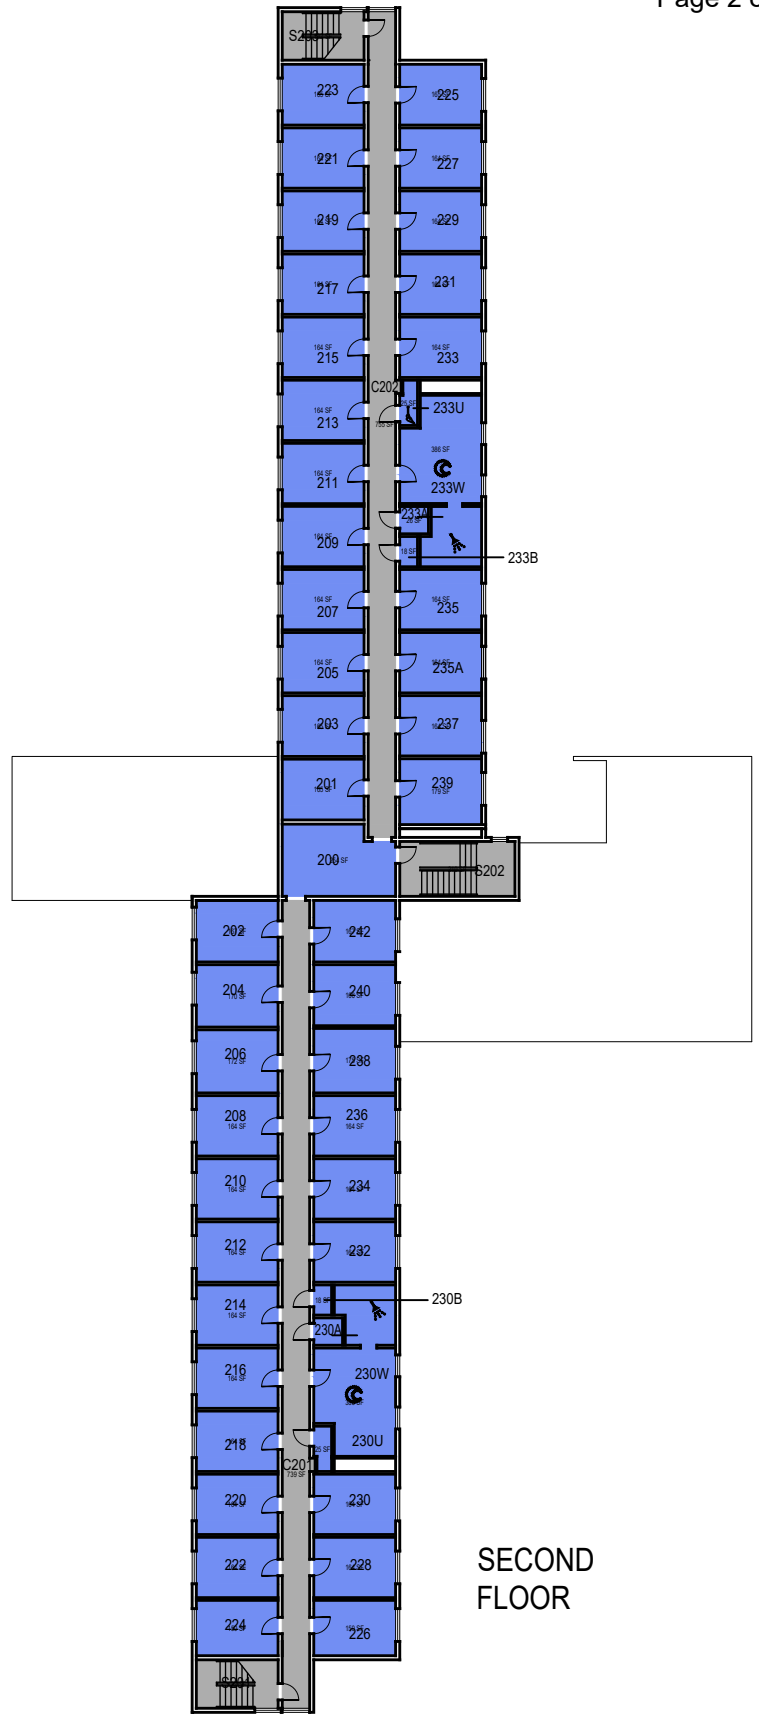

March 2022

1"=35'

Room Use

THIRD FLOOR

SECOND FLOOR

Muir Hall

Floors 2 and 3

FACILITIES MANAGEMENT AND DEVELOPMENT

Space Data http://afd.calpoly.edu/facilities/spacefacility/space_data.asp

000 UNASSIGN	400 STUDY	800 HEALTH
100 CLASS	500 SPECIAL	900 RESIDENTIAL
200 LAB	600 GENERAL	
300 OFFICE	700 SUPPORT	

Room Use

March 2022

1"=35'